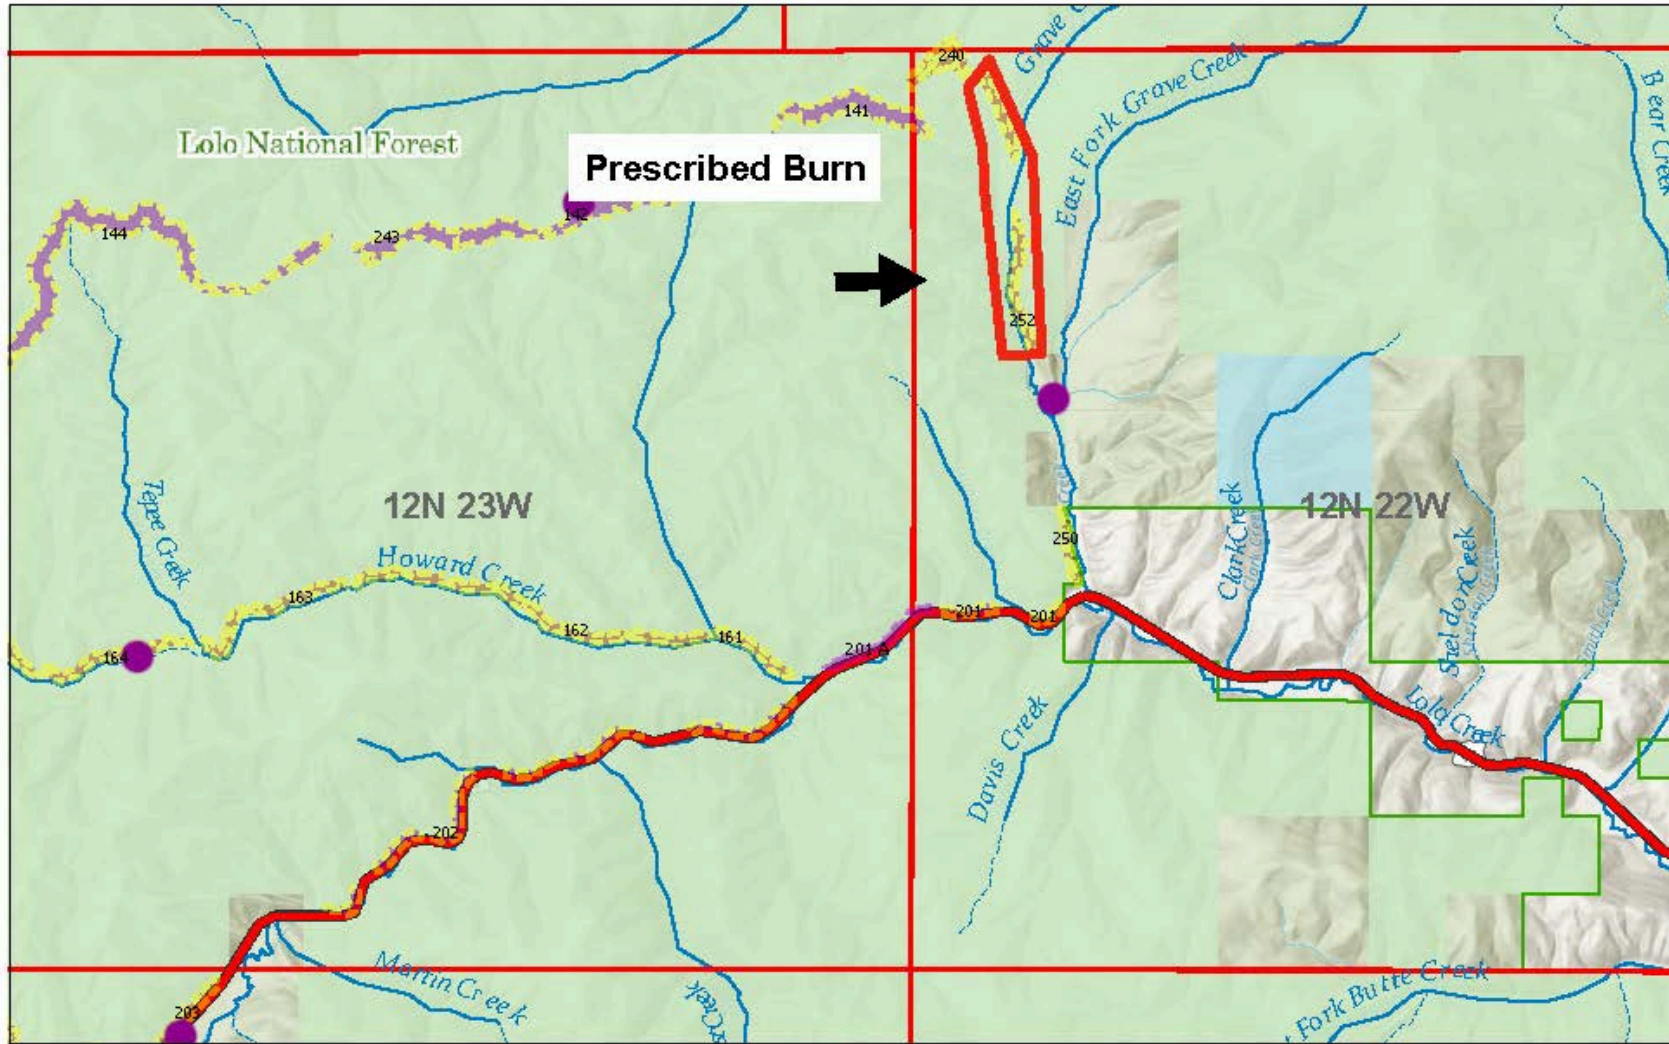

Granite Graves Shaded Fuel Break Project Map

Missoula Ranger District

Unit 252

11/15/2024

D3 Fuels Imp Points D3 Fuels Imp Polys CUT PILE
 Helispot BURN PILE THIN

World Hillshade

Esri, NASA, NGA, USGS, FEMA, Montana State Library, Esri, TomTom, Garmin, SafeGraph, GeoTechnologies, Inc, METNUSA, USGS, Breat of